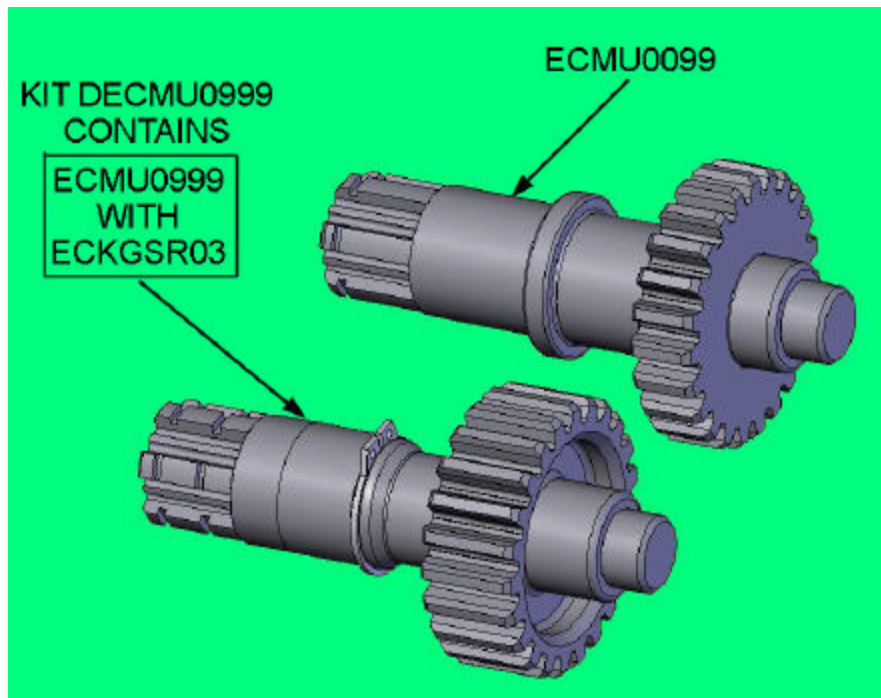

# Technical Service Bulletin

**Cobra Motorcycle Mfg.**

240 Uran street  
Hillsdale, MI 49242

(517) 437-9100 phone  
(517) 437-9101 fax

## TSB0411 50cc Output Shaft

From 2006 through 2010 the output shaft on the King and JR/CM models has been ECMU0099. From this time forward, the service replacement part for these models will be the output gear ECMU0999 with a snap ring ECKGSR03 sold together as a Descriptor Kit DECMU0999.

This new gear and clip is the 2011 production hardware.