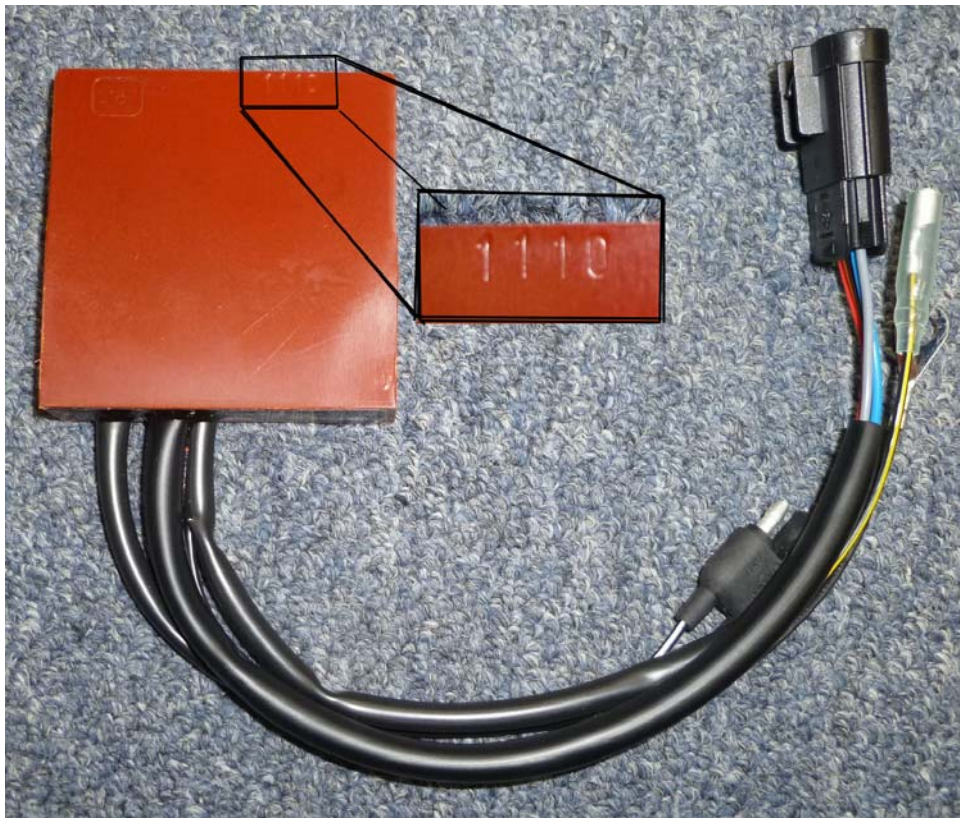

## TSB1011 CX65 CDI unit

2011 Cobra CX65's are now shipping with an ignition CDI unit that allows the static base timing to be set at the "zero" timing point in the cases as opposed to the earlier units that had to be set at  $-5^{\circ}$  retarded (CCW) from the "zero" timing point.

CDI units with a date code of 1110 (11/10, November 2010) or newer will require this advanced static timing. The date code is located at the upper right corner of the CDI unit which is located behind the front number plate.

**NOTE:** The date code is on the surface of the CDI unit that does NOT have the PVL sticker which means it is facing away from you when you pull the number plate off.