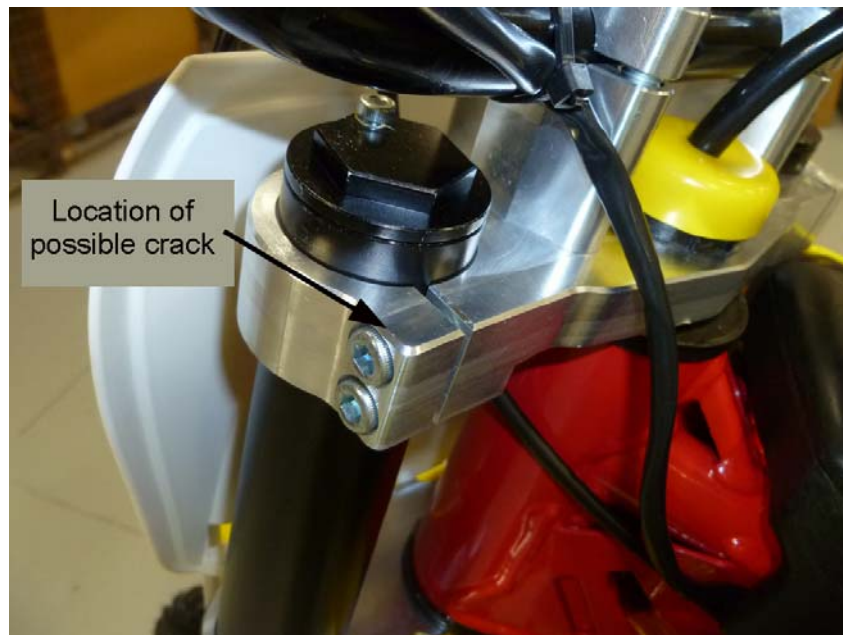

Technical Service Bulletin

Cobra Motorcycle Mfg.

240 Uran street
Hillsdale, MI 49242

(517) 437-9100 phone
(517) 437-9101 fax

TSB01711 Top Triple Clamps on King and CX65

There have been some rare occurrences of the top triple clamps developing a stress crack near the pinch bolts on both 2011 King and CX65. The picture below shows where to look.