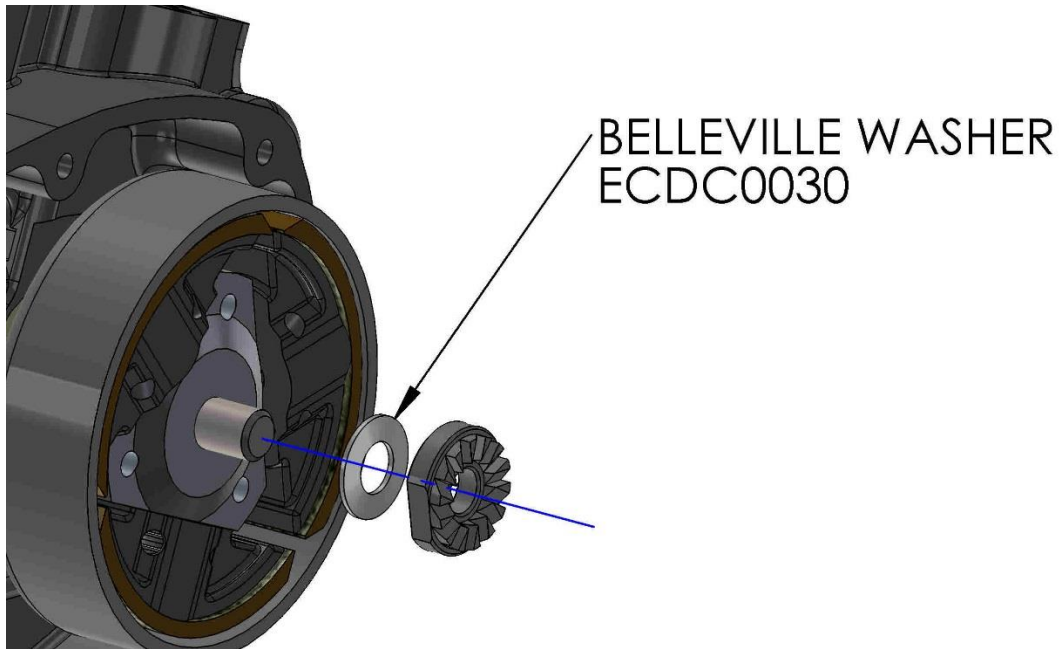

Technical Service Bulletin

Cobra Moto, LLC

240 Uran Street
Hillsdale, Michigan 49242

(517) 437-9100 phone
(517) 437-9101 fax

December 2, 2015

TSB00716 Clutch Nut Belleville on CX50's

Cobra will begin installing a Belleville lock washer between the clutch arbor and the clutch nut (kick start nut) on the CX50 King and JR models.

It is recommended that the customers install this also.

ECDC0030 is the part number.

As before, torque the clutch nut to 45 ft-lb with red high strength thread lock agent (Loctite 263).