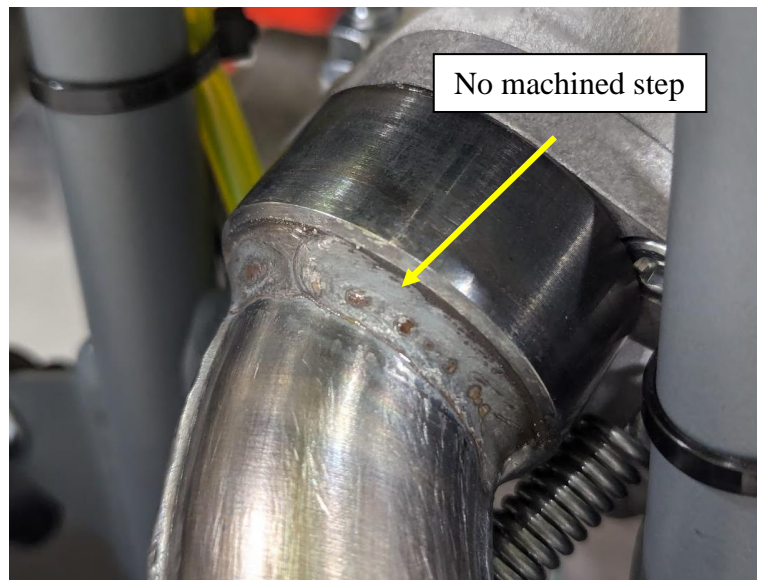

## TSB0125 How to Tell 2025 pipe from 2024

The way to identify a 2025 king / FW exhaust pipe from 2024 and older is by looking at the header flange, where welded to the stampings. The 2025 has a 'collar' or 'machined step' visible.