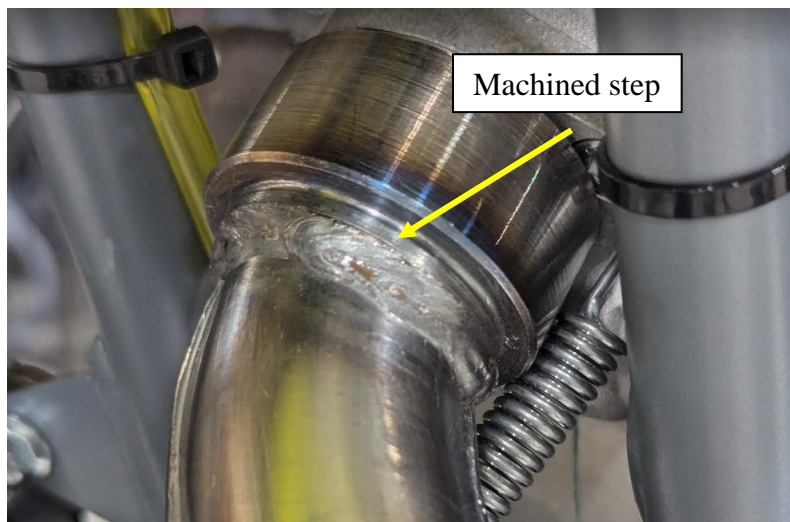

Technical Service Bulletin

Cobra Moto, LLC

240 Uran Street
Hillsdale, Michigan 49242

(517) 437-9100 phone
(517) 437-9101 fax

July 2, 2024

TSB0125 How to Tell 2025 pipe from 2024

The way to identify a 2025 king / FW exhaust pipe from 2024 and older is by looking at the header flange, where welded to the stampings. The 2025 has a 'collar' or 'machined step' visible.

2024

2025